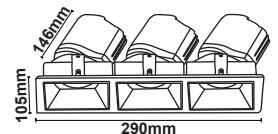

Model : ZERN-J02FSS-7W*3

Dimension (mm)

Model : ZERN-J02FSS-18W*3

Dimension (mm)

Model : ZERN-J02FSS-10W*3

Dimension (mm)

Model : ZERN-J02FSS-20W*3

Dimension (mm)

Model : ZERN-J02FSS-12W*3

Dimension (mm)

Model : ZERN-J02FSS-30W*3

Dimension (mm)

* Easy maintenance

- Modular LED for easy replacement
- Opening and closing possible of LED module part and power supply part
- Customizable beam angle
- Temperature max 50°