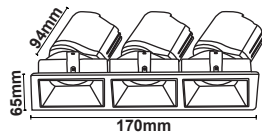

Model : ZERN-J02FSS-7W*3

Dimension (mm)

Model : ZERN-J02FSS-18W*3

Dimension (mm)

Model : ZERN-J02FSS-10W*3

Dimension (mm)

Model : ZERN-J02FSS-20W*3

Dimension (mm)

Model : ZERN-J02FSS-12W*3

Dimension (mm)

Model : ZERN-J02FSS-30W*3

Dimension (mm)

* Easy maintenance

- Modular LED for easy replacement
- Opening and closing possible of LED module part and power supply part
- Customizable beam angle
- Temperature max 50°