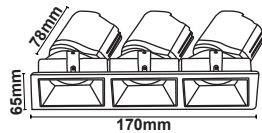

Model : ZERN-J02FSS-7W*3

Dimension (mm)

Model : ZERN-J02FSS-18W*3

Dimension (mm)

Model : ZERN-J02FSS-10W*3

Dimension (mm)

Model : ZERN-J02FSS-20W*3

Dimension (mm)

Model : ZERN-J02FSS-12W*3

Dimension (mm)

Model : ZERN-J02FSS-30W*3

Dimension (mm)

* Easy maintenance

- Modular LED for easy replacement
- Opening and closing possible of LED module part and power supply part
- Customizable beam angle
- Temperature max 50°